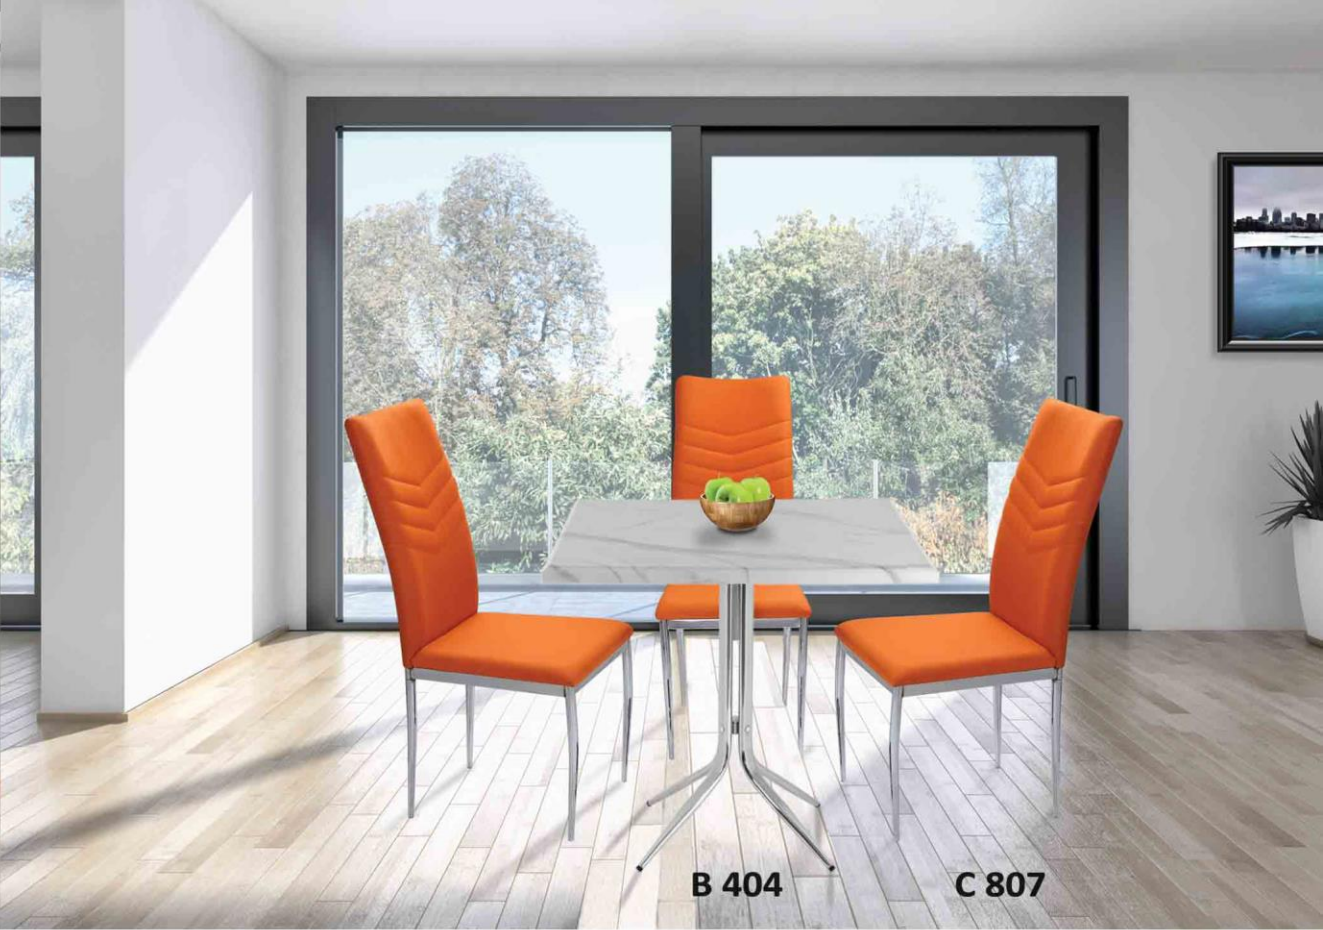

C 801
□ Height: 102
□ Width: 45
△ Depth: 56
⚖ Weight: 07