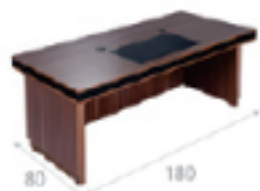

Code: TD 353 - Dokhti