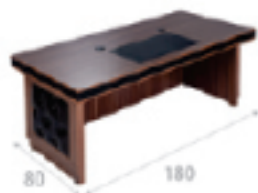

Length: 160 Width: 80 Height: 78

Code: TD 922

Length: 160 Width: 80 Height: 78

Code: TD 909

Length: 160 Width: 80 Height: 78

Code: TD 997

Length: 160 Width: 80 Height: 78

Code: TD 350 - Lamse