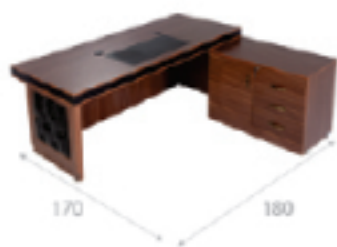

Length: 160 Width: 80 Height: 78

Code: TD 922

Length: 160 Width: 80 Height: 78

Code: TD 909

Length: 160 Width: 80 Height: 78

Code: TD 997

Length: 160 Width: 80 Height: 78

Code: TD 350 - Lamse